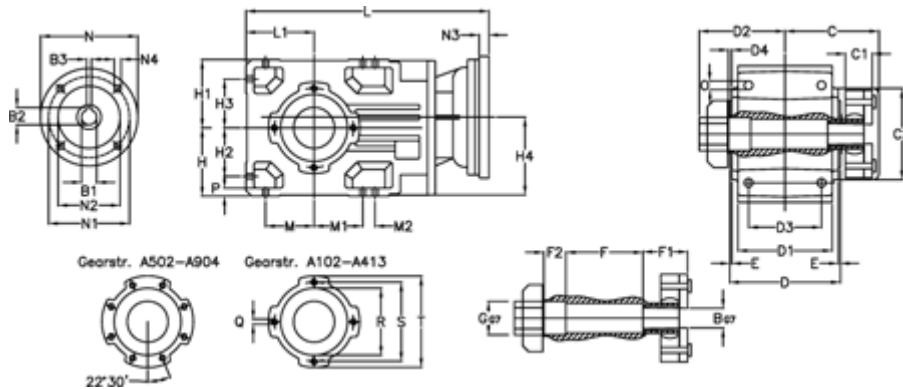

Article number: 296003539326325

Description: Bevel helical gearbox
A353QF35-393,2-P71B5

Measures

B = 35	D1 = 166	F2 = 53	L = 417.0	N3 = 4,5
B1 = 14	D2 = 80	G = 42	L1 = 100	N4 = M8x16
B2 = 16.3	D3 = 135	GA = 43	M = 73.0	O = 12.0
B3 = 5	d4 = 5.0	H = 100	M1 = 73.0	P = 11
C = 70.0	Description = A353 QF-xx P71 B5	H1 = 100	M2 = 11	Q = M10x17
C1 = 24	E = 3.5	H2 = 73.0	N = 160	R = 110
C2 = 90.0	F = 12.0	H3 = 73.0	N1 = 130	S = 130
D = 173	F1 = 48.0	H4 = 114.0	N2 = 110	T = 150